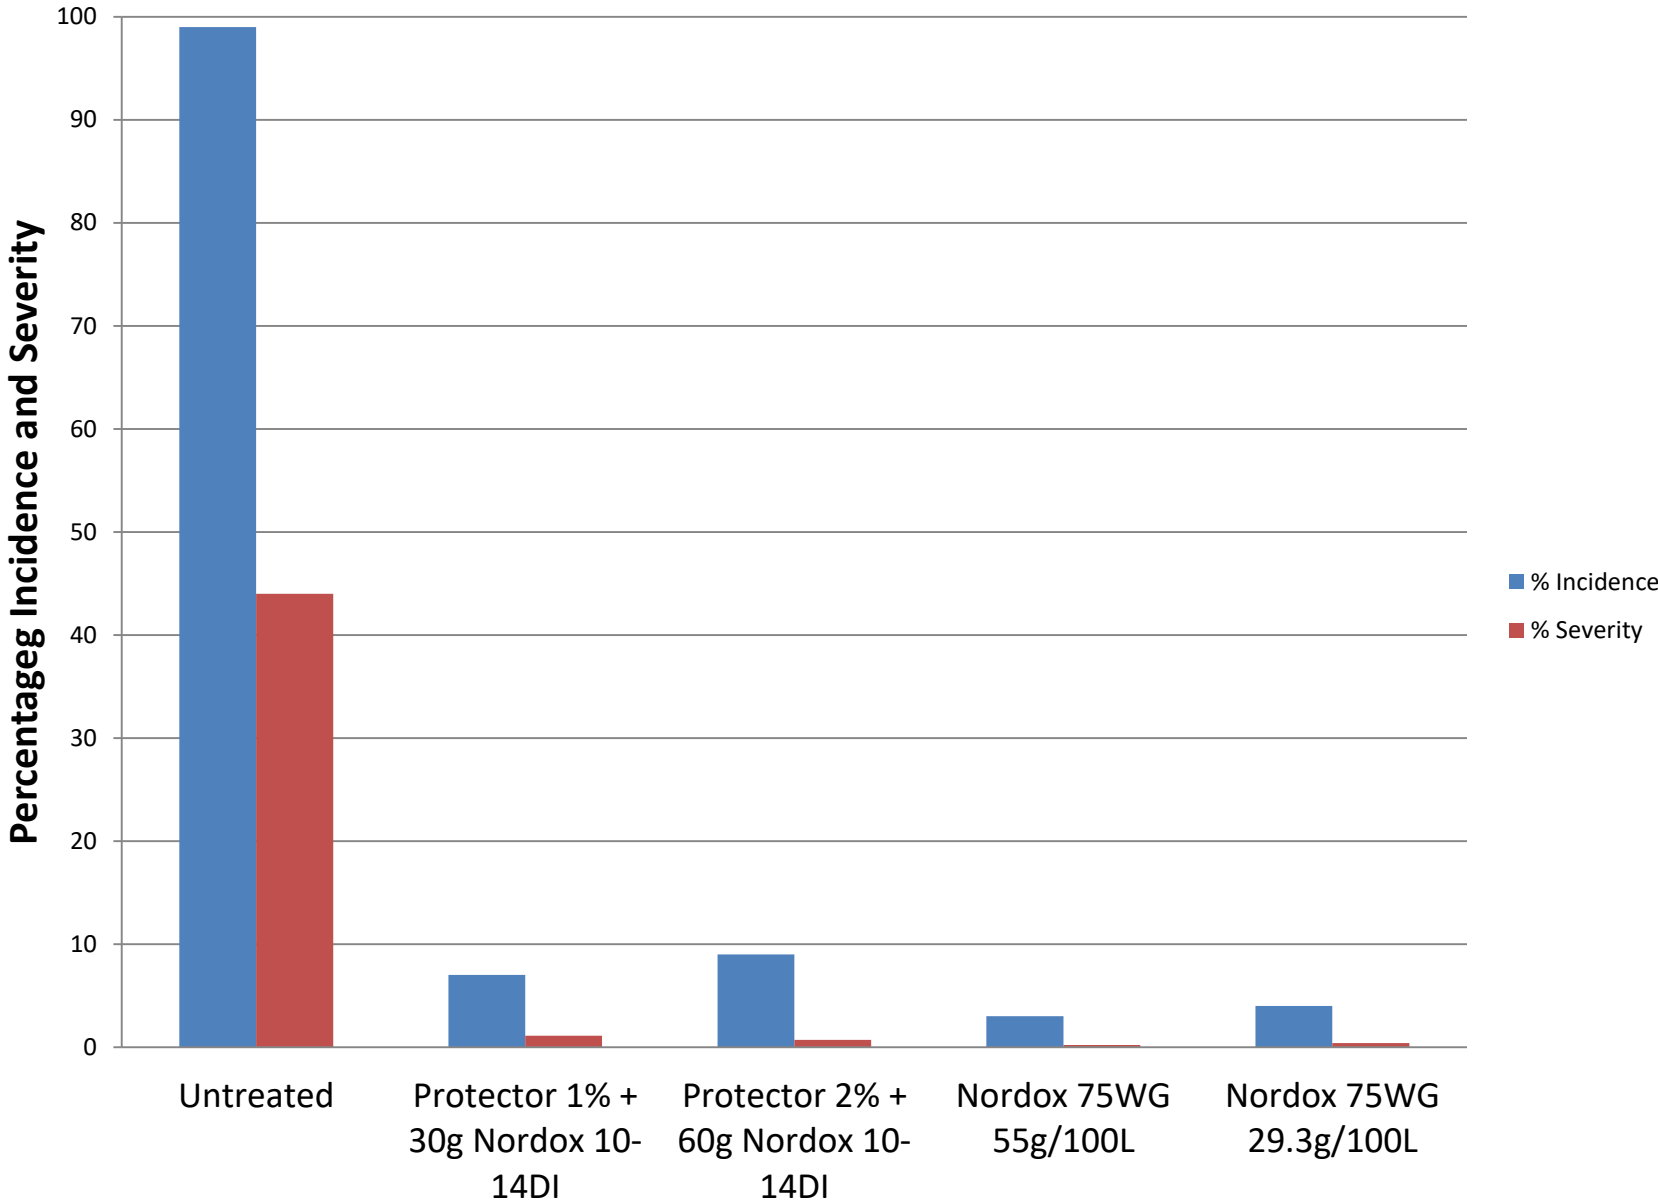

# 2014-15 Downy Mildew Trial, Pinot Gris, Matakana

# 2015-16 Downy Mildew Trial, Pinot Gris, Matakana