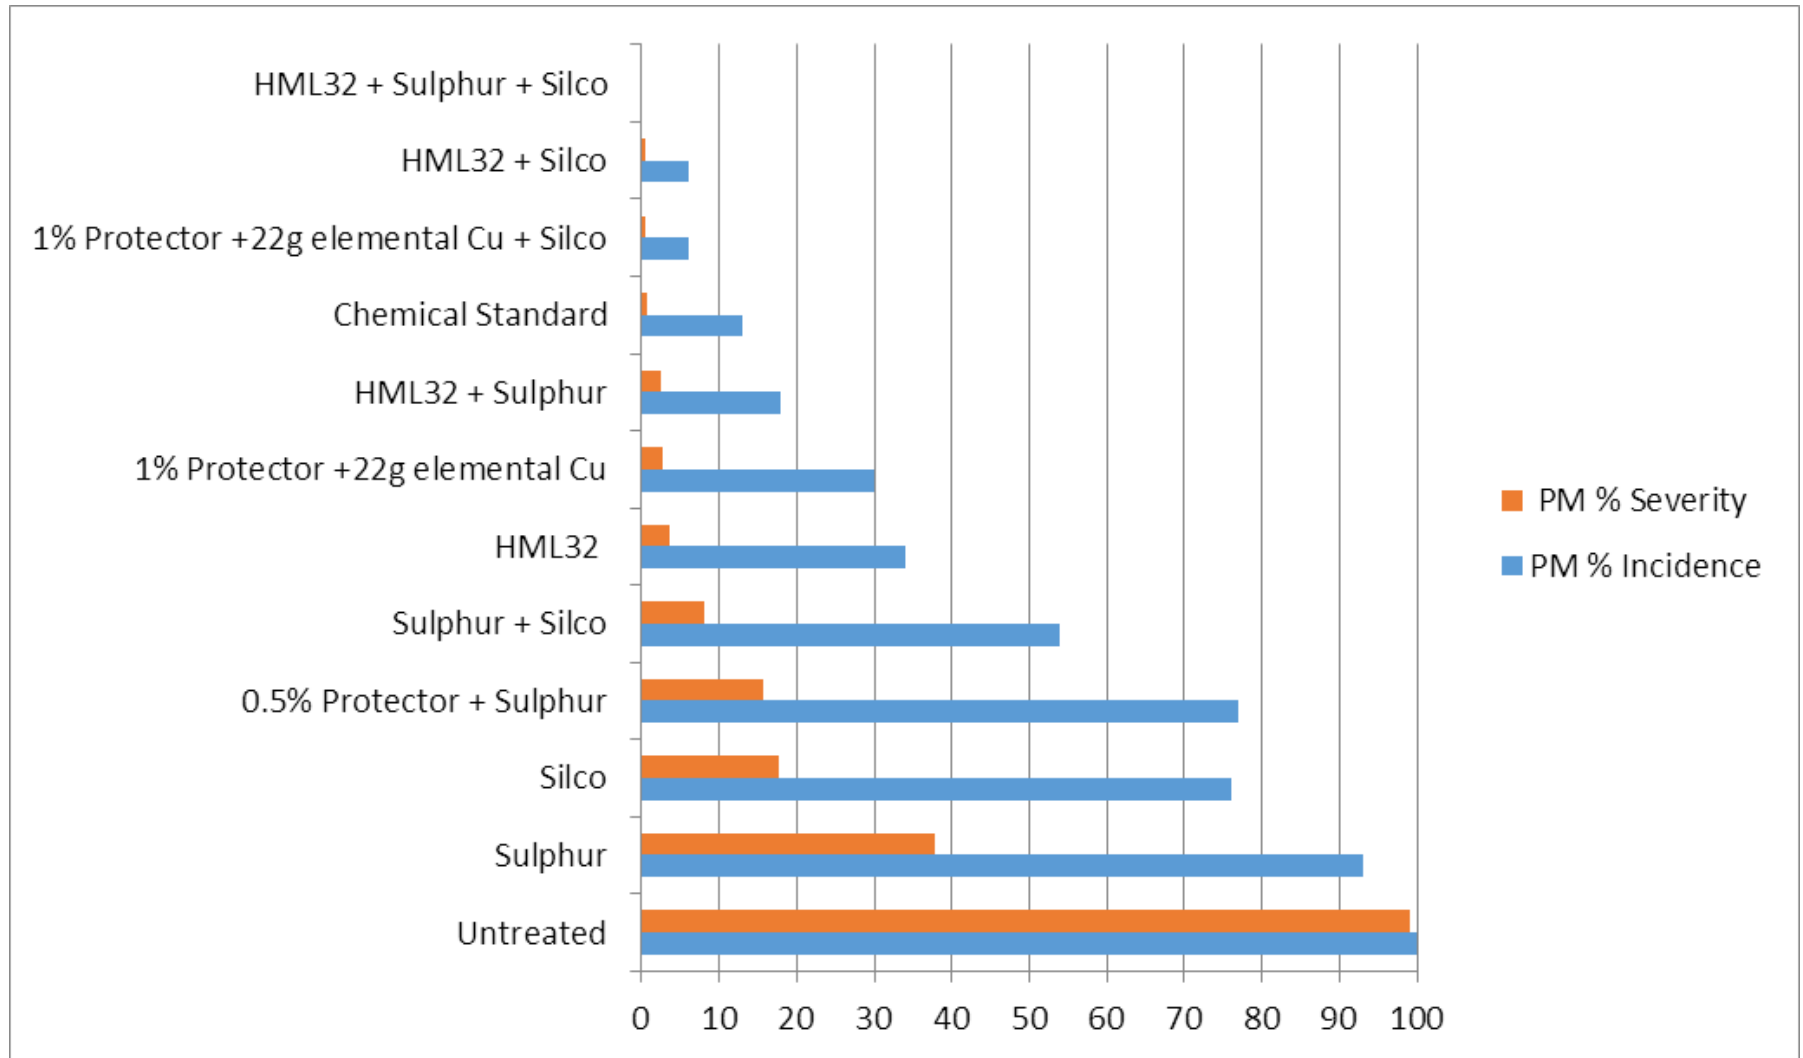

## 2015-16 Powdery Mildew Prevention Trial - Dartmoor Rd Hawke's Bay Pinot Gris Fruit Assessment 27 January 2016

# 2017-18 Grape Powdery Mildew Prevention Trial – Ngatarawa Rd, Hastings Chardonnay Fruit Assessment 17 January 2018